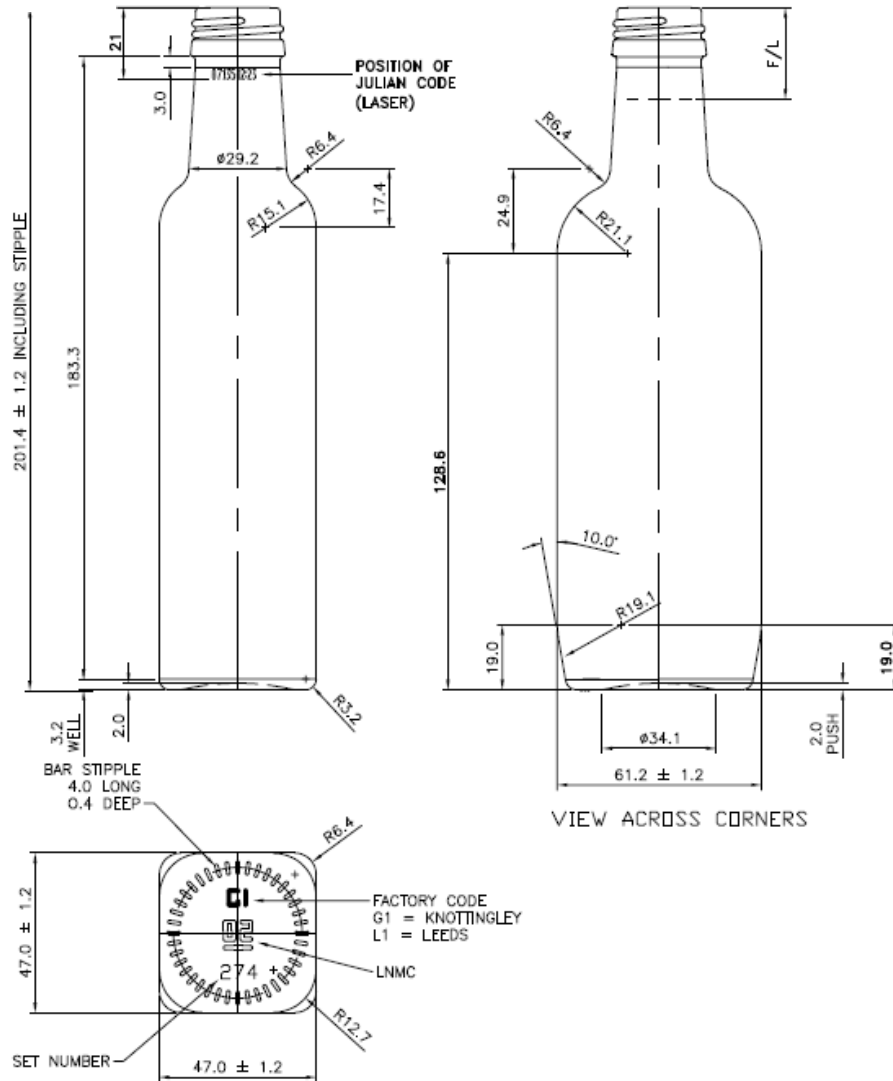

18 24

HS FRENCH FLINT

THE GLASS CONTAINER SPECIALISTS

80Z SQUARE LONG NECK GLASS SAUCE BOTTLE

Product code	SAUCB
Finish	28mm Screw-neck
Capacity	227ml
Brim-full capacity	235.6ml